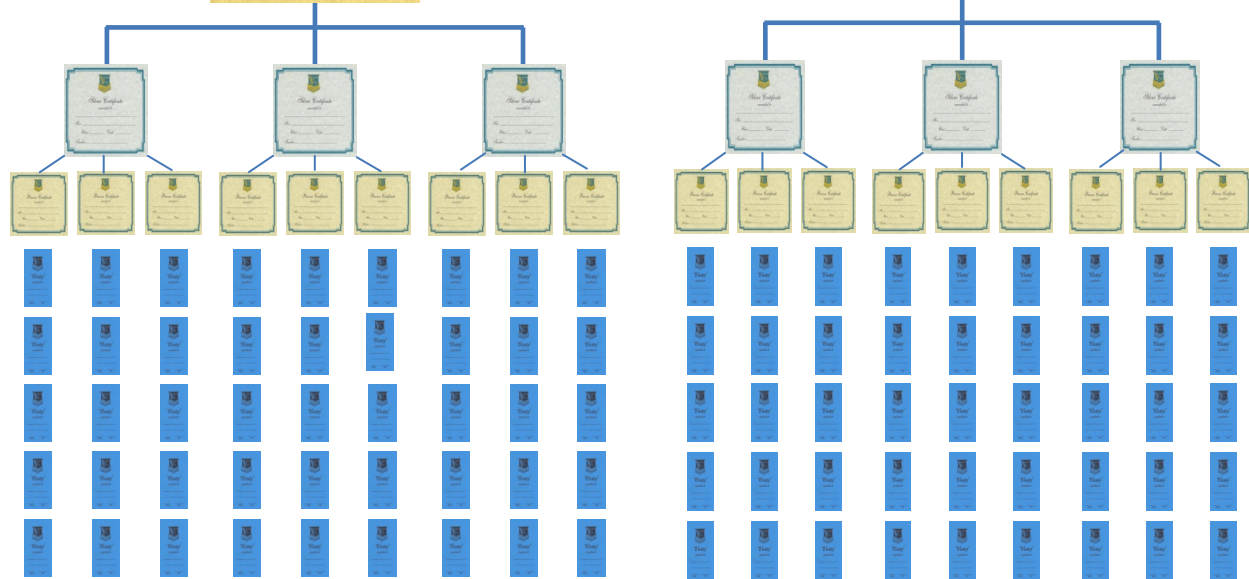

Turrumurra Public School Award System

TPS school medal

To receive a TPS school medal you must collect **two** Gold Certificates from the Achievement, Sport and Participation awards (on the left, below) and **two** Gold Certificates from the Blueys and/or POWLS, Bronze and Silver awards (on the right, below).

Use this sheet to keep a record of when you received your awards and certificates. It will help you keep track of your progress towards a school medal.

Your Name: _____

10 of these awards (achievement, sport or participation) in any combination

10 of these awards (achievement, sport or participation) in any combination

A POWL and a Bluey count towards the same certificates

=